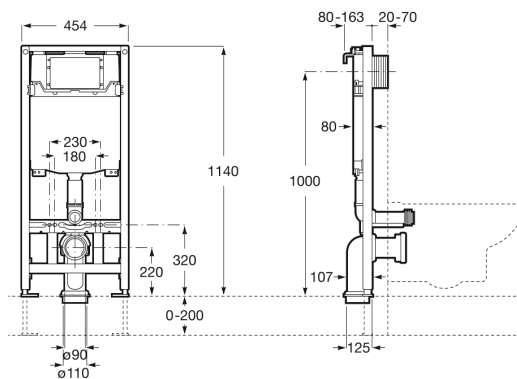

IN-WALL

Installation system for wall-hung wc, light wall

TECHNICAL DRAWINGS

FEATURES

Flush volume preset: Dual flush 3/6 litres

Operating plate position: Frontal

Suitable for: Wall-hung toilet

Adjustable flushing volume

Adjustable flushing volume: Dual flush
3/6 litres

BOUGHT TOGETHER FREQUENTLY

Plate AC5 Dual operating plate, white

89017600.

Operating plate AC4

89017500.

AC3 - Dual operating plate

89017400.

Operating plate AC2

89017300.

Operating plate EA1

89010530.

In-Wall

Systems that combine efficiency and technology to deliver the best performance.